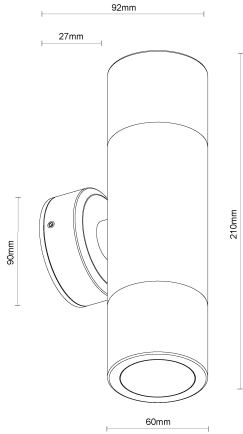

Up/Down Wall Light MR16 Nickel

GANWL-MC60UD-MR16-NKL

Data Sheet

Physical Specification

Body	Quality corrosion resistant brass construction.
Lens	Clear tempered glass.
Mounting Options	Surface wall mounted.
Weight (kg)	1.6
Operating Temperature	-20°C to +50°C
IP Rating	IP65

Electrical Specification and Performance

Input Voltage	12-24V AC/DC
Total Load	2 x 7 watts (maximum). Lamp not included.
Remote Power Supply	Ensure remote ELV power supply and lamp match before use (sold separately).
Control	Requires clean on/off signal. If switching via automation relays use on/off.
Certifications	