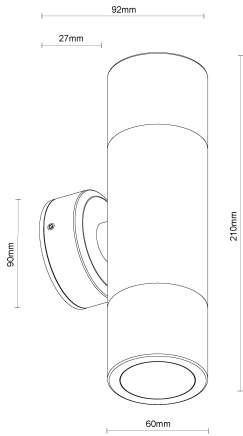

# Up/Down Wall Light MR16 Nickel

Data Sheet

## Physical Specification

Body	Quality corrosion resistant brass construction.
Lens	Clear tempered glass.
Mounting Options	Surface wall mounted.
Weight (kg)	1.6
Operating Temperature	-20°C to +50°C
IP Rating	IP65