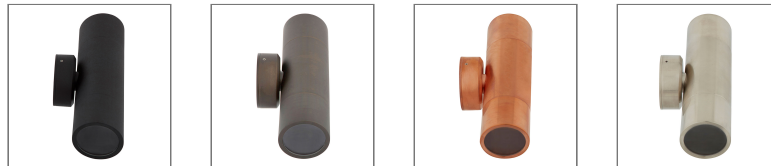

Finishes

- BLK Matt Black powder coat
- BZE Bronze
- COP Copper
- NKL Nickel

Installation Instructions

Surface wall mounted.
Refer to Product Page or Technical Resources page to download Installation Sheet.

Standard or Custom Configurations

Standard range

Designed to suit a variety of residential and landscaping applications the Standard range is readily available from your local Distributor. To identify your unique ordering code simply add your chosen finish to the end of the code matrix as shown below.

GANWL	-MC60UD	-MR16	-
GAN PREFIX	SERIES	LAMP	FINISH
GANWL	MC60UD	MR16	BLK
		x2 LED 7W MR16 (Max) lamps not included. Refer to installation instructions.	BZE
			COP
			NKL