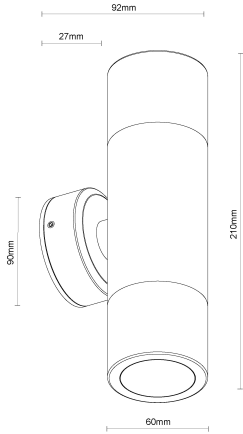

## Physical Specification

Body	Quality corrosion resistant brass construction.
Lens	Clear tempered glass.
Mounting Options	Surface wall mounted.
Weight (kg)	1.6
Operating Temperature	-20°C to +50°C
IP Rating	IP65