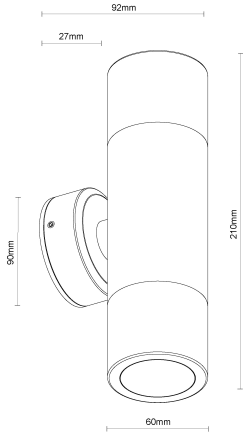

# Up/Down Wall Light MR16 Bronze

Data Sheet

## Physical Specification

Body	Quality corrosion resistant brass construction.
Lens	Clear tempered glass.
Mounting Options	Surface wall mounted.
Weight (kg)	1.6
Operating Temperature	-20°C to +50°C
IP Rating	IP65