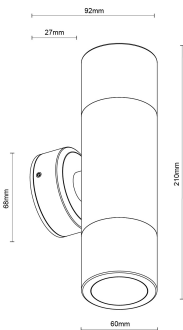

# Up/Down Wall Light MR16 Bronze

Data Sheet

## Physical Specification

Body	Quality corrosion resistant brass construction.
Lens	Clear tempered glass.
Mounting Options	Surface wall mounted.
Weight (kg)	1.6
Operating Temperature	-20°C to +50°C
IP Rating	IP65