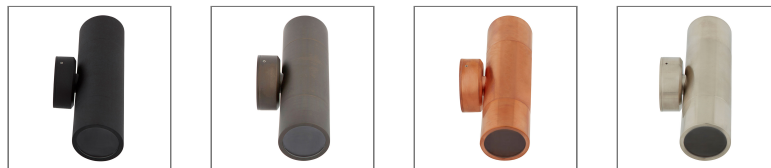

Finishes

- BLK Matt Black powder coat
- BZE Bronze
- COP Copper
- NKL Nickel

Installation Instructions

Surface wall mounted.
Refer to Product Page or Technical Resources page to download Installation Sheet.

Standard or Custom Configurations

Standard range
Designed to suit a variety of residential and landscaping applications the Standard range is readily available from your local Distributor. To identify your unique ordering code simply add your chosen finish to the end of the code matrix as shown below.

GANWL	MC60UD	MR16	-	-
GAN PREFIX	SERIES	LAMP	FINISH	
GANWL	MC60UD	MR16	BLK	
MR16 (Max) lamps x2 LED 7W not included. Refer to installation instructions.				BZE
				COP
				NKL