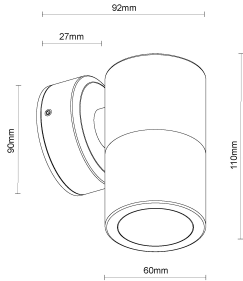

Wall Down Light MR16 Black

GANWL-MC60D-MR16-BLK

Data Sheet

Physical Specification

Body	Quality corrosion resistant brass construction.
Lens	Clear tempered glass.
Mounting Options	Surface wall mounted.
Weight (kg)	1.1
Operating Temperature	-20°C to +50°C
IP Rating	IP65