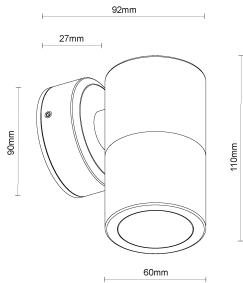

Wall Down Light MR16 Black

GANWL-MC60D-MR16-BLK

Data Sheet

Physical Specification

Body	Quality corrosion resistant brass construction.
Lens	Clear tempered glass.
Mounting Options	Surface wall mounted.
Weight (kg)	1.1
Operating Temperature	-20°C to +50°C
IP Rating	IP65