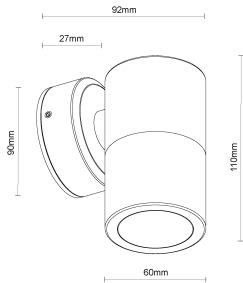

## Physical Specification

Body	Quality corrosion resistant brass construction.
Lens	Clear tempered glass.
Mounting Options	Surface wall mounted.
Weight (kg)	1.1
Operating Temperature	-20øC to +50øC
IP Rating	IP65