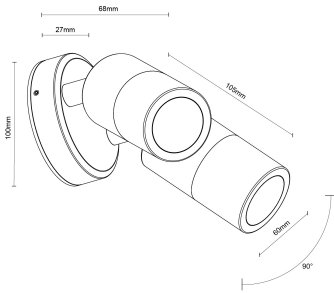

# Adjustable Twin Wall Light MR16 Black

Data Sheet

## Physical Specification

Body	Quality corrosion resistant brass construction.
Lens	Clear tempered glass.
Mounting Options	Surface wall mounted.
Weight (kg)	2.2
Operating Temperature	-20°C to +50°C
IP Rating	IP65